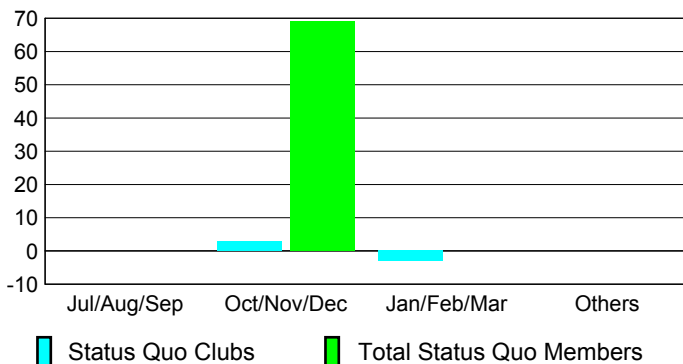

## CLUBS

**Club Results  
2009-2010**

**Clubs  
2008-2009**

Month	New Club Goal	Actual New Clubs	Actual Dropped Clubs	Gain/Loss of Clubs	Gain/Loss of Clubs
Jul/Aug/Sep	0	0	0	0	0
Oct/Nov/Dec	0	0	0	0	1
Jan/Feb/Mar	1	1	-3	-2	0
Apr/May/June	0	1	0	1	0
<b>Totals</b>	<b>1</b>	<b>2</b>	<b>-3</b>	<b>-1</b>	<b>1</b>

### Club Results 2009-2010

Goal, New, Dropped, Gain/Loss

### Comparison of Club Gain/Loss

Current Year Compared to the Previous Year

### YTD Status Quo Clubs 2009-2010

Status Quo Clubs Compared to Status Quo Members