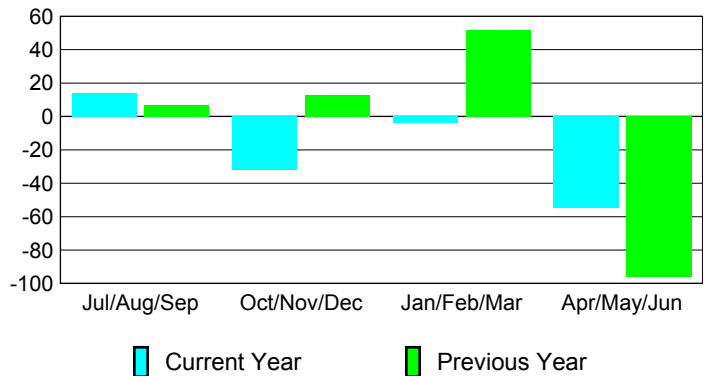

Comparison of Membership Gain/Loss

Current Year Compared to the Previous Year