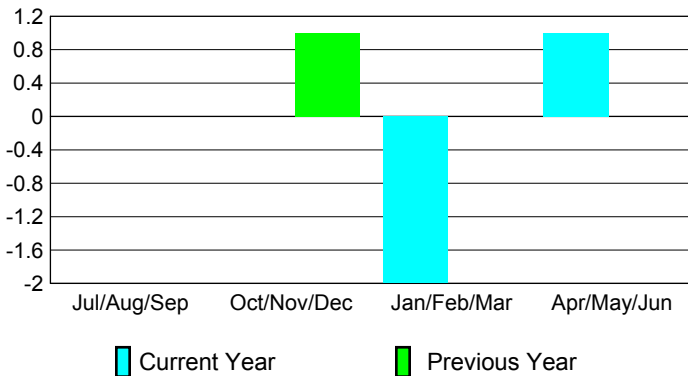

Comparison of Club Gain/Loss

Current Year Compared to the Previous Year