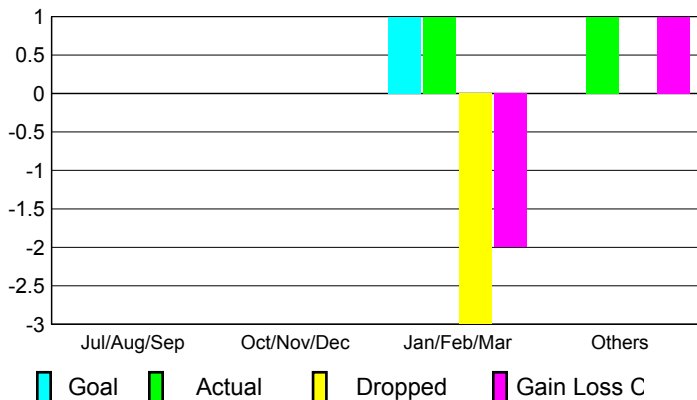

## CLUBS

**Club Results  
2009-2010**

**Clubs  
2008-2009**

Month	New Club Goal	Actual New Clubs	Actual Dropped Clubs	Gain/Loss of Clubs	Gain/Loss of Clubs
Jul/Aug/Sep	0	0	0	0	0
Oct/Nov/Dec	0	0	0	0	1
Jan/Feb/Mar	1	1	-3	-2	0
Apr/May/June	0	1	0	1	0
<b>Totals</b>	<b>1</b>	<b>2</b>	<b>-3</b>	<b>-1</b>	<b>1</b>

### Club Results 2009-2010

Goal, New, Dropped, Gain/Loss

### Comparison of Club Gain/Loss

Current Year Compared to the Previous Year