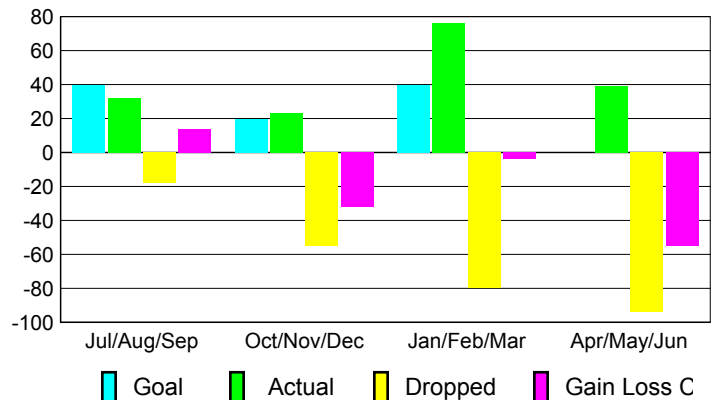

### YTD Status Quo Clubs 2009-2010

Status Quo Clubs Compared to Status Quo Members

## MEMBERSHIP

**Membership Results  
2009-2010**

**Membership  
2008-2009**

Month	Net Memb Goal	Actual New Memb	Actual Dropped Memb	Gain/Loss of Memb	Gain/Loss of Memb
Jul/Aug/Sep	40	32	-18	14	7
Oct/Nov/Dec	20	23	-55	-32	13
Jan/Feb/Mar	40	76	-80	-4	52
Apr/May/June	0	39	-94	-55	-96
<b>Totals</b>	<b>100</b>	<b>170</b>	<b>-247</b>	<b>-77</b>	<b>-24</b>

### Membership Results 2009-2010

Goal, New, Dropped, Gain/Loss

### Comparison of Membership Gain/Loss

Current Year Compared to the Previous Year